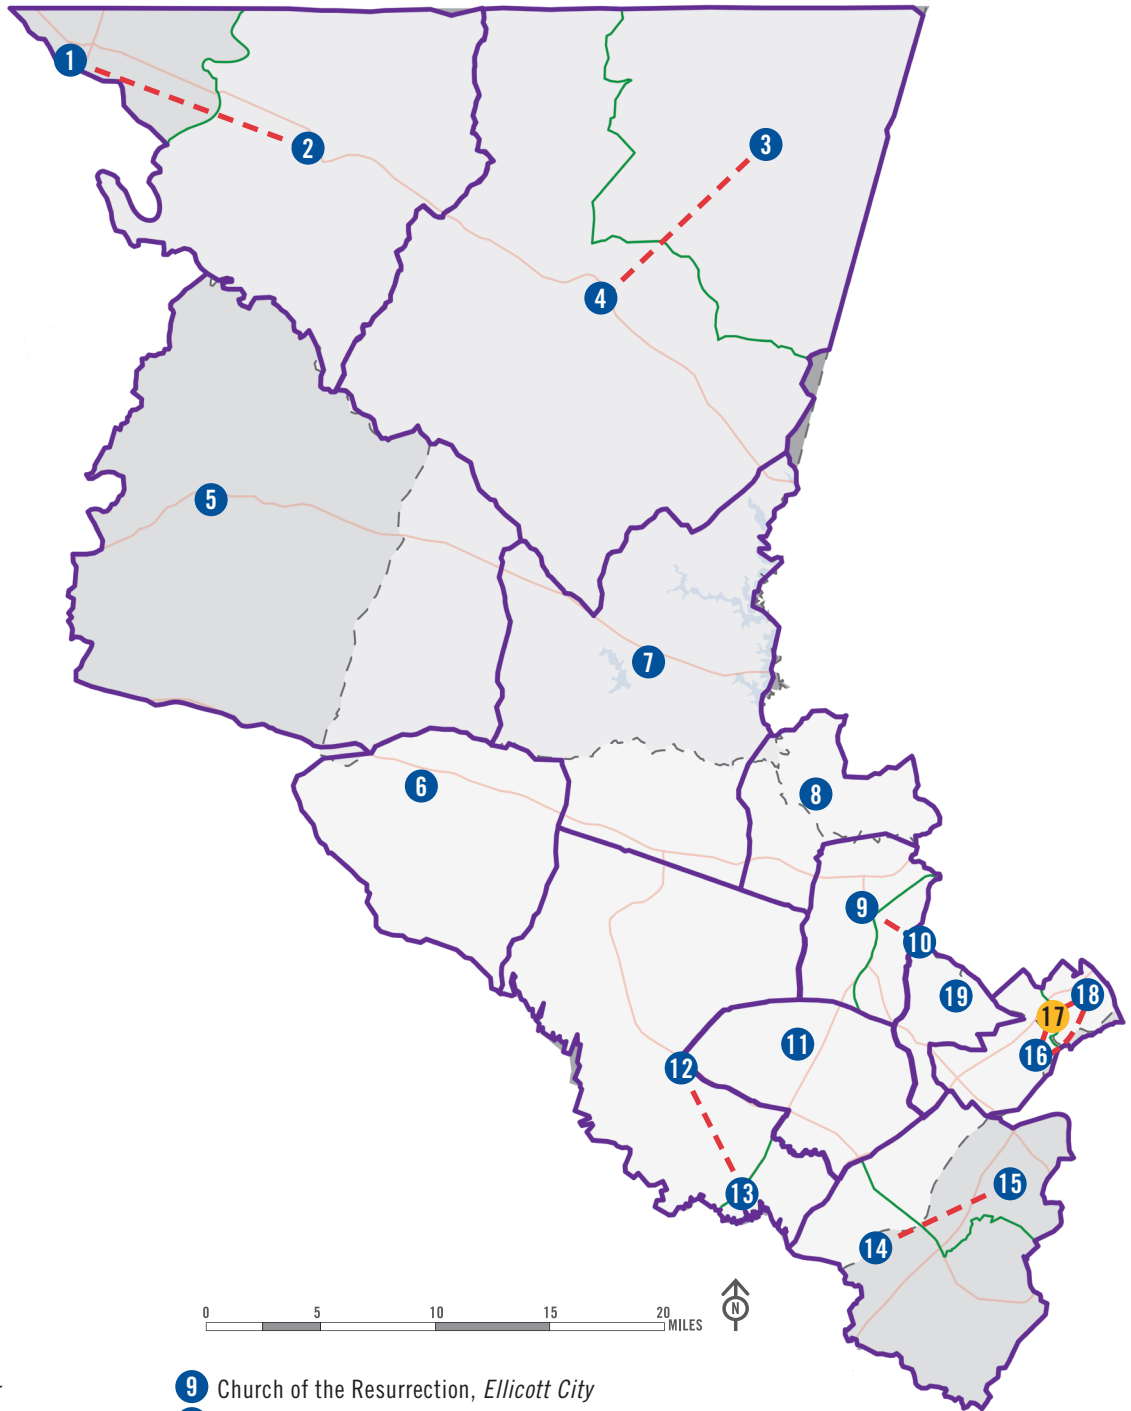

MAP KEY

- PARISH
- WORSHIP SITE
- MISSION
- NON-TERRITORIAL
- PASTORATE BOUNDARY
- PARISH BOUNDARY
- CONNECTION

- 1 St. Joseph, *Emmitsburg* *
- 2 St. Joseph, *Taneytown* *

- 3 St. Bartholomew, *Manchester*
- 4 St. John, *Westminster*

- 5 St. Peter the Apostle, *Libertytown* *

- 6 St. Michael, *Poplar Springs*

- 7 St. Joseph, *Sykesville*

- 8 St. Alphonsus Rodriguez, *Woodstock*

- 9 Church of the Resurrection, *Ellicott City*
- 10 St. Paul, *Ellicott City*

- 11 St. John the Evangelist, *Columbia*

- 12 St. Louis, *Clarksville*
- 13 St. Francis of Assisi, *Fulton*

- 14 Resurrection of Our Lord, *Laurel* *
- 15 St. Lawrence Martyr, *Jessup* *

- 16 St. Augustine, *Elkridge* *
- 17 Catholic Community at Relay *
- 18 Church of the Ascension, *Halethorpe* *
- 19 Our Lady of Perpetual Help, *Ellicott City*