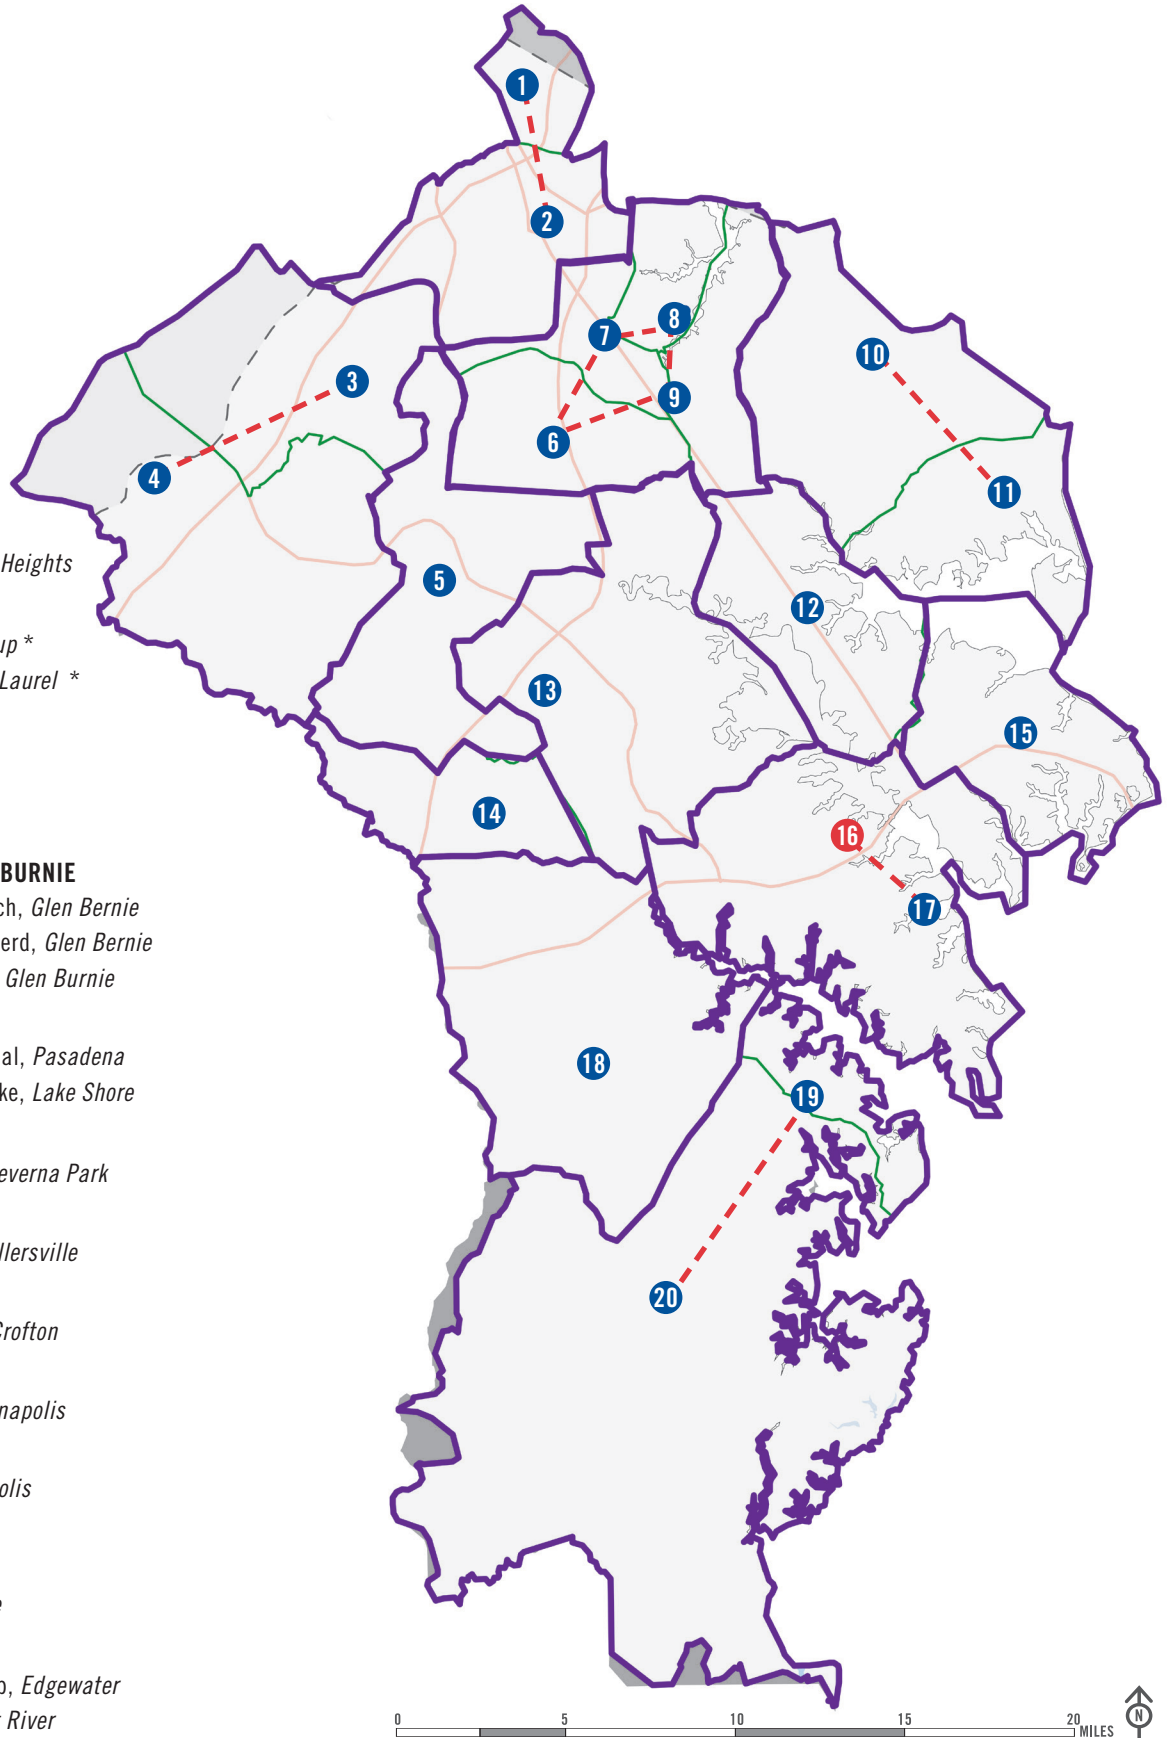

# 4

# ANNE ARUNDEL COUNTY

- 1 St. Clement I, *Lansdowne*
- 2 St. Philip Neri, *Linthicum Heights*
- 3 St. Lawrence Martyr, *Jessup* \*
- 4 Resurrection of Our Lord, *Laurel* \*
- 5 St. Joseph, *Odenton*
- 6 St. Bernadette, *Severn*
- CATHOLIC CHURCH OF GLEN BURNIE**
- 7 Holy Trinity Catholic Church, *Glen Bernie*
- 8 Church of the Good Shepherd, *Glen Bernie*
- 9 Church of the Crucifixion, *Glen Burnie*
- 10 St. Jane Frances de Chantal, *Pasadena*
- 11 Our Lady of the Chesapeake, *Lake Shore*
- 12 St. John the Evangelist, *Severna Park*
- 13 Our Lady of the Fields, *Millersville*
- 14 St. Elizabeth Ann Seton, *Crofton*
- 15 St. Andrew by the Bay, *Annapolis*
- 16 St. John Neumann, *Annapolis*
- 17 St. Mary, *Annapolis*
- 18 Holy Family, *Davidsonville*
- 19 Our Lady of Perpetual Help, *Edgewater*
- 20 Our Lady of Sorrows, *West River*

\* Some parishes are depicted on more than one map, due to their location near county borders.