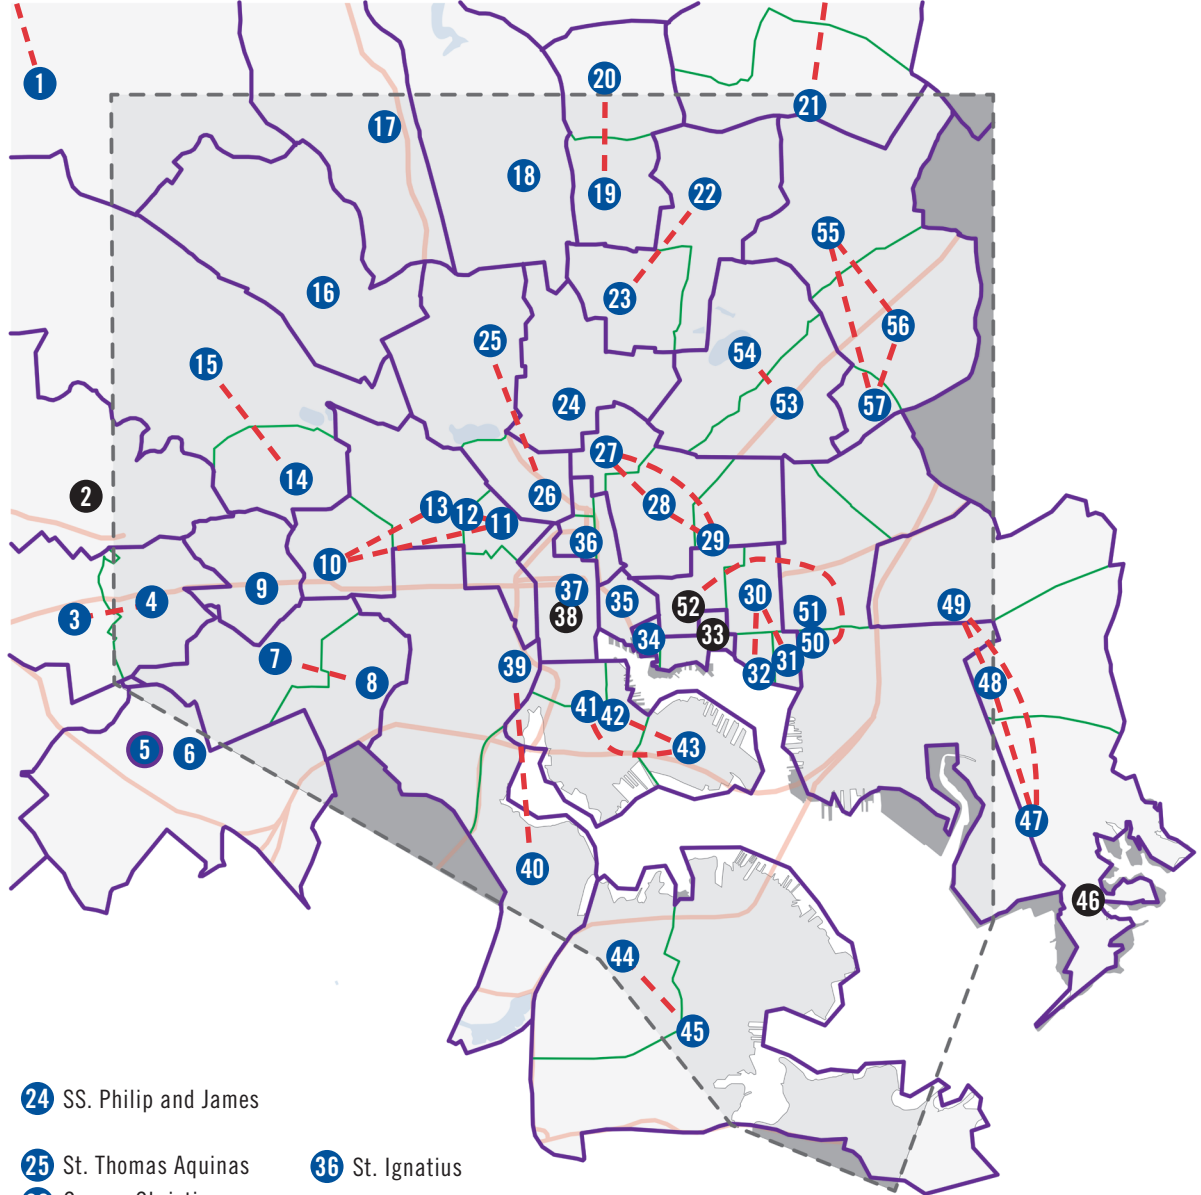

MAP KEY

- PARISH
- WORSHIP SITE
- MISSION
- NON-TERRITORIAL
- PASTORATE BOUNDARY
- PARISH BOUNDARY
- CONNECTION

SEE MAP 6 – BALTIMORE COUNTY

- 1 St. Charles Borromeo, *Pikesville* *
Sacred Heart, *Glyndon*
- 2 Holy Korean Martyrs *
- 3 St. Agnes *
- 4 St. William of York *
- 5 Our Lady of the Angels, *Catonsville* *
- 6 Our Lady of Victory, *Arbutus* *
- 7 St. Joseph's Passionist Monastery
- 8 St. Benedict
- 9 St. Bernardine
- 10 St. Edward
- 11 Church of the Immaculate Conception
- 12 St. Peter Claver/
St. Pius V
- 13 St. Gregory the Great
- 14 St. Cecilia *
- 15 New All Saints *
- 16 St. Ambrose
- 17 Shrine of the Sacred Heart *
- 18 Cathedral of Mary Our Queen
- 19 St. Mary of the Assumption, *Govans* *
- 20 St. Pius X *
- 21 St. Thomas More *
Immaculate Heart of Mary, *Baynesville* *
- 22 St. Matthew
- 23 Church of the Blessed Sacrament

- 24 SS. Philip and James
- 25 St. Thomas Aquinas
- 26 Corpus Christi
- 27 St. Ann
- 28 St. Francis Xavier
- 29 St. Wenceslaus
- 30 St. Elizabeth of Hungary
- 31 St. Brigid
- 32 St. Casimir
- 33 Holy Rosary
- 34 St. Leo the Great
- 35 St. Vincent de Paul
- 36 St. Ignatius
- 37 Basilica of the Assumption
- 38 St. Alphonsus Liguori
- 39 Transfiguration Roman Catholic Congregation
- 40 St. Veronica
- 41 Holy Cross
- 42 St. Mary Star of the Sea
- 43 Our Lady of Good Counsel
- 44 St. Athanasius
- 45 St. Rose of Lima
- 46 Our Lady of LaVang *
- 47 St. Rita, *Dundalk* *
- 48 Sacred Heart of Mary, *Graceland Park* *
- 49 Our Lady of Fatima *
- 50 Sacred Heart of Jesus/
Sagrado Corazon de Jesus *
- 51 Our Lady of Pompei *
- 52 St. Patrick (Broadway)
- 53 Shrine of the Little Flower
- 54 St. Francis of Assisi
- 55 St. Dominic
- 56 St. Anthony of Padua
- 57 Most Precious Blood

CATHOLIC COMMUNITY OF SOUTH BALTIMORE