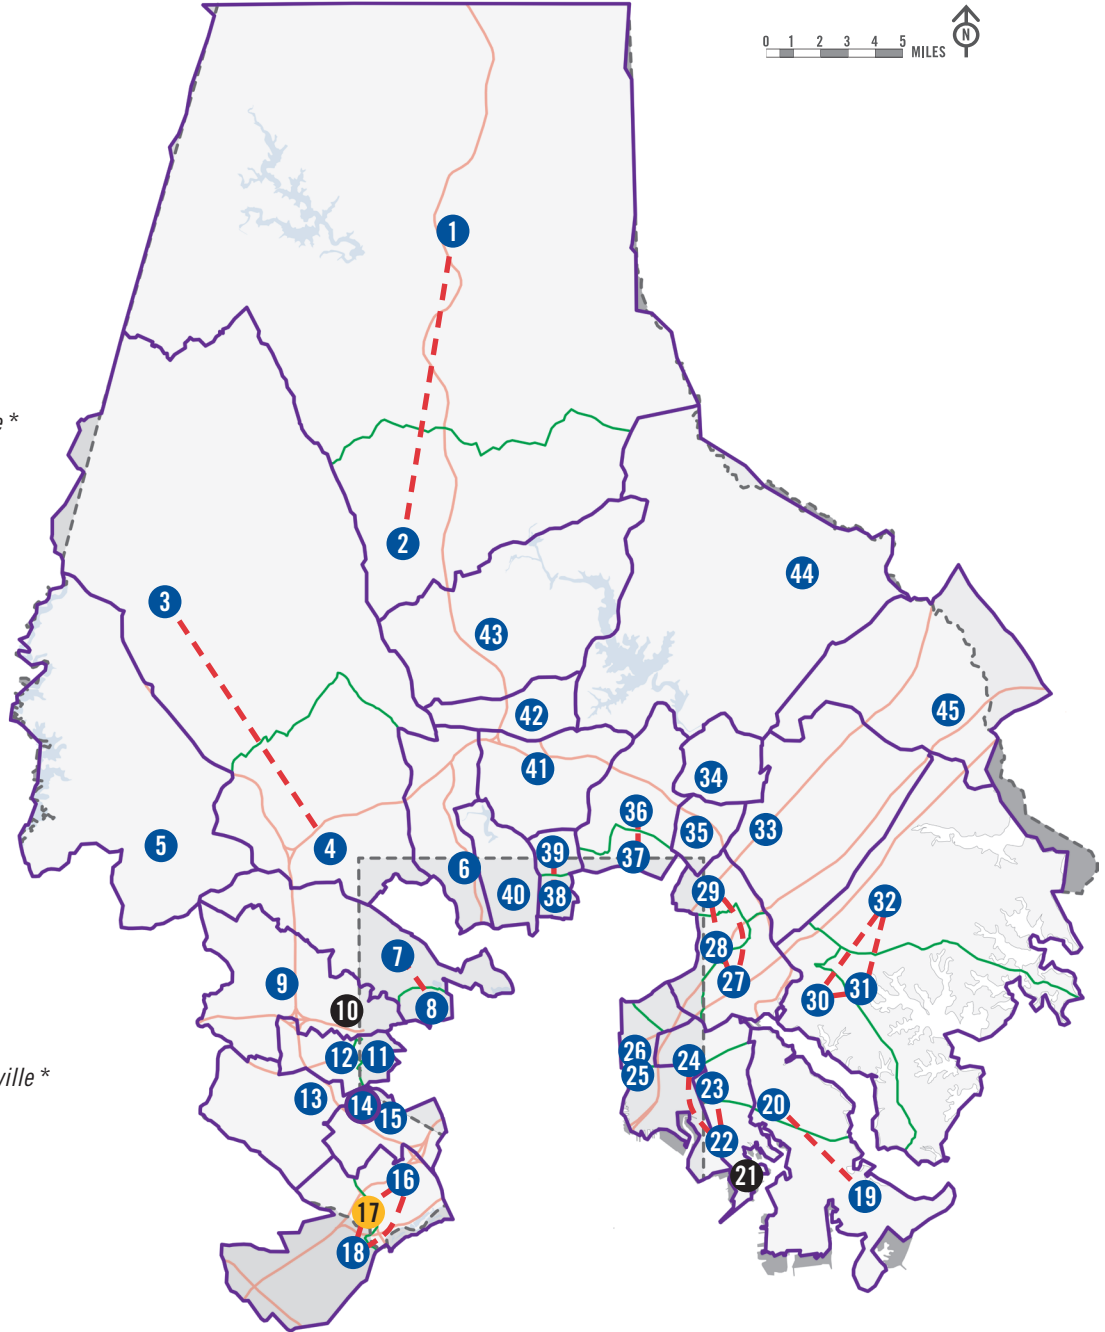

6

BALTIMORE COUNTY

- 1 Our Lady of Grace, *Parkton*
- 2 Catholic Community of St. Francis Xavier, *Hunt Valley*
- 3 Sacred Heart, *Glyndon*
- 4 St. Charles Borromeo, *Pikesville* *
- 5 Holy Family, *Randallstown*
- 6 Shrine of the Sacred Heart *
- 7 New All Saints *
- 8 St. Cecilia *
- 9 St. Gabriel, *Woodlawn* *
- 10 Holy Korean Martyrs *
- 11 St. William of York *
- 12 St. Agnes *
- 13 St. Mark, *Catonsville* *
- 14 Our Lady of the Angels, *Catonsville* *
- 15 Our Lady of Victory, *Arbutus* *
- 16 Church of the Ascension, *Halethorpe* *
- 17 Catholic Community at Relay *
- 18 St. Augustine, *Elkridge* *
- 19 St. Luke, *Edgemere*
- 20 Our Lady of Hope, *Dundalk*
- 21 Our Lady of LaVang *
- 22 St. Rita, *Dundalk* *
- 23 Sacred Heart of Mary, *Graceland Park* *
- 24 Our Lady of Fatima *
- 25 Sacred Heart of Jesus/ Sagrado Corazon de Jesus *
- 26 Our Lady of Pompei *
St. Patrick (Broadway) *
- 27 St. Clement Mary Hofbauer, *Rosedale*
- 28 Church of the Annunciation, *Rosedale*
- 29 St. Michael the Archangel, *Overlea*
- 30 St. Clare, *Essex*
- 31 Our Lady of Mount Carmel, *Middle River*
- 32 Our Lady, Queen of Peace, *Middle River*
- 33 St. Joseph, *Fullerton*
- 34 St. Isaac Jogues
- 35 St. Ursula
- 36 Immaculate Heart of Mary, *Baynesville* *
- 37 St. Thomas More *
- 38 St. Mary the Assumption, *Govans* *
- 39 St. Pius X *
- 40 Cathedral of Mary Our Queen*
- 41 Church of the Immaculate Conception, *Towson* *
- 42 Church of the Nativity
- 43 St. Joseph, *Cockeysville*
- 44 St. John the Evangelist, *Long Green Valley*
- 45 St. Stephen, *Bradshaw* *

* Some parishes are depicted on more than one map, due to their location near county borders.