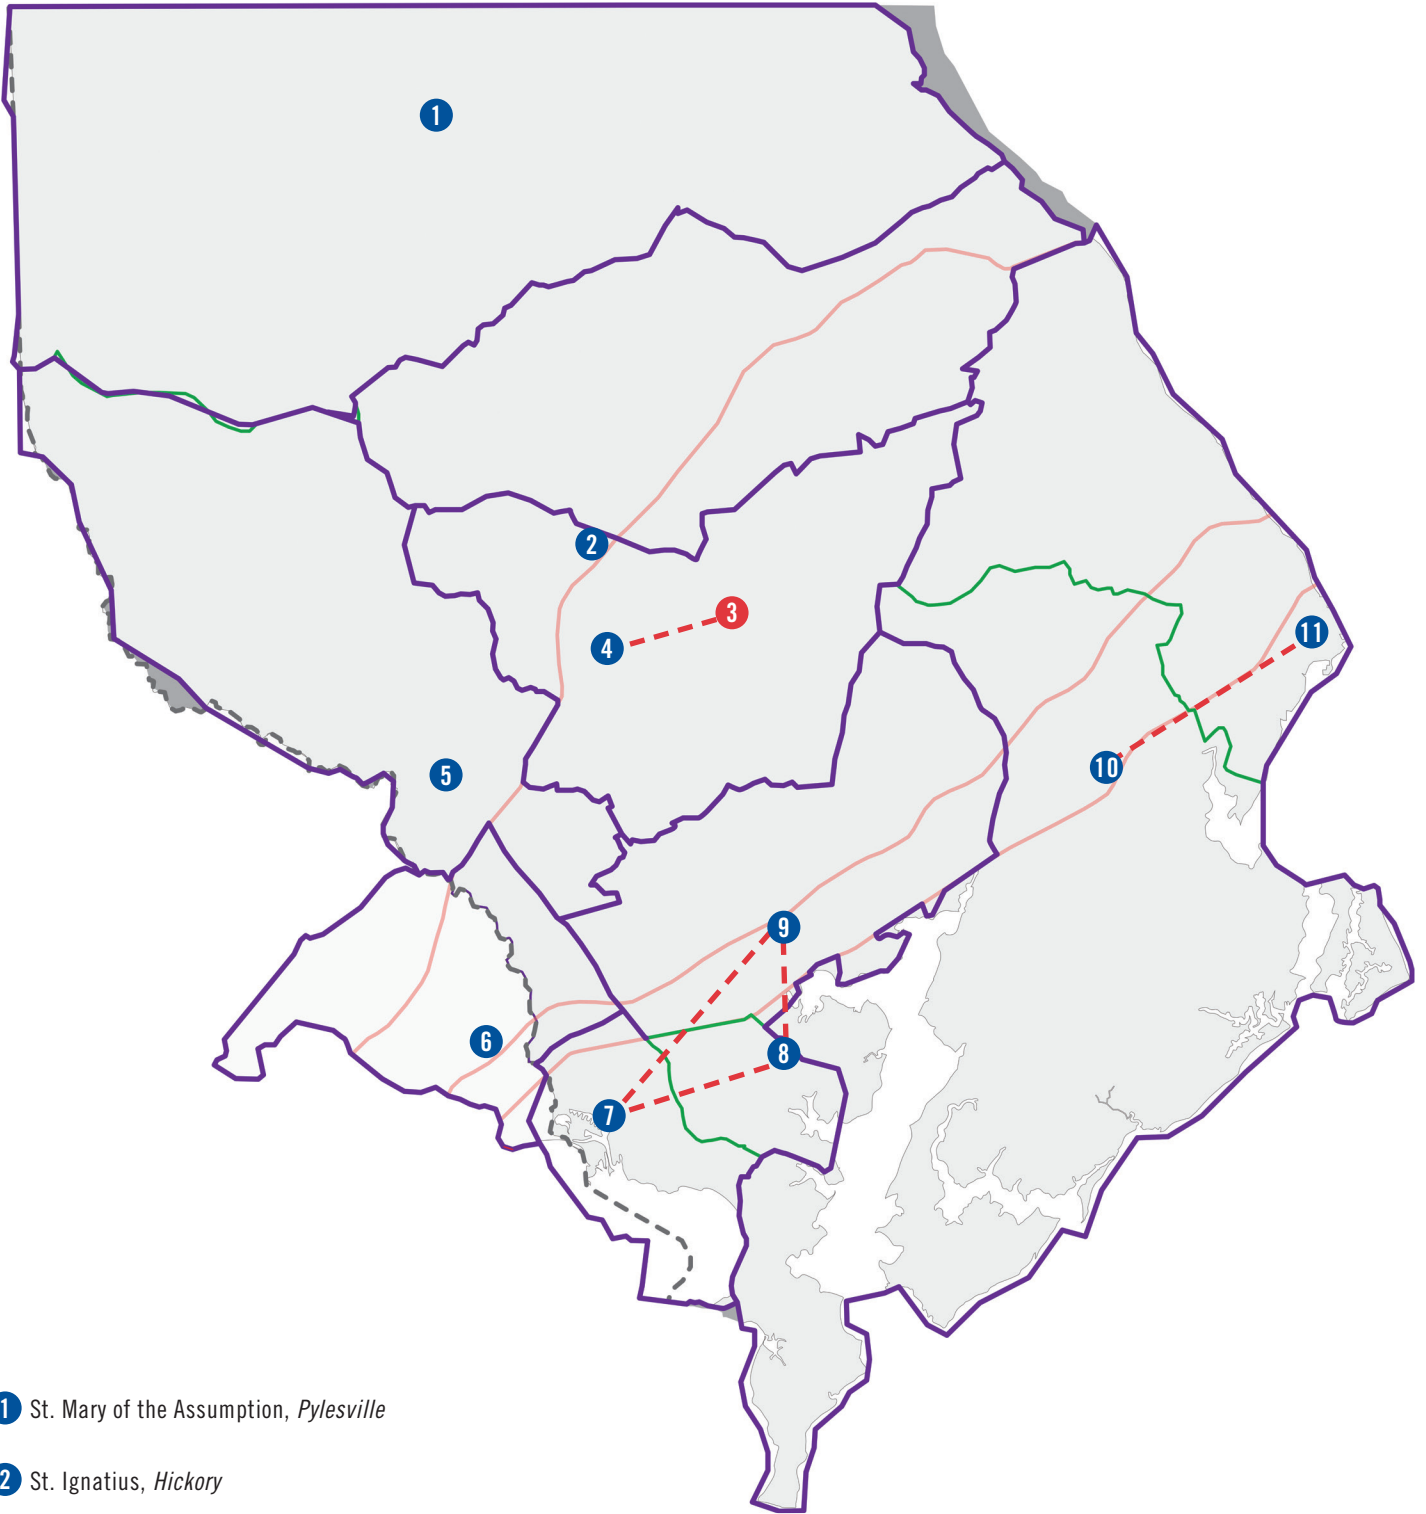

MAP KEY

- PARISH
- WORSHIP SITE
- MISSION
- NON-TERRITORIAL
- PASTORATE BOUNDARY
- PARISH BOUNDARY
- - - CONNECTION

- 1 St. Mary of the Assumption, *Pylesville*
- 2 St. Ignatius, *Hickory*
- 3 St. Mary Magdalen
- 4 St. Margaret, *Bel Air*
- 5 St. Mark, *Fallston*
- 6 St. Stephen, *Bradshaw* *

- 7 Church of the Holy Spirit, *Joppa*
- 8 Prince of Peace, *Edgewood*
- 9 St. Francis de Sales, *Abingdon*
- 10 St. Joan of Arc, *Aberdeen*
- 11 St. Patrick, *Havre de Grace*